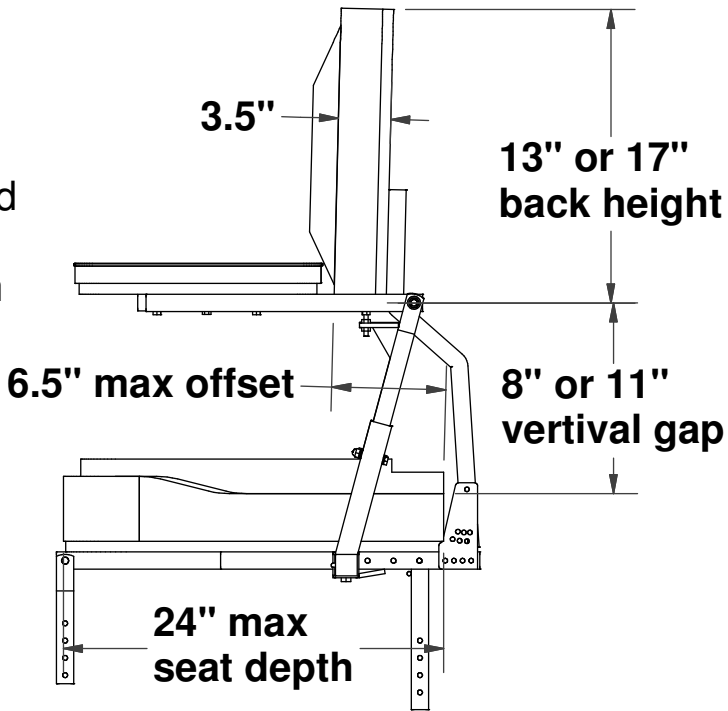

Offset back tubes allow redundant tissue to flow under the back and rest comfortably on an extended seat cushion.

Adjustable back angle

Adjustable fore/aft seat and backrest

Adjustable height / width armrests combined with notched seat boards and narrow backs allow wider seats to get through standard doorways.

A redesigned seat bracket accommodates 24" deep seats without moving the center of gravity too far forward.

3.5"

13" or 17" back height

6.5" max offset

8" or 11" vertical gap

24" max seat depth