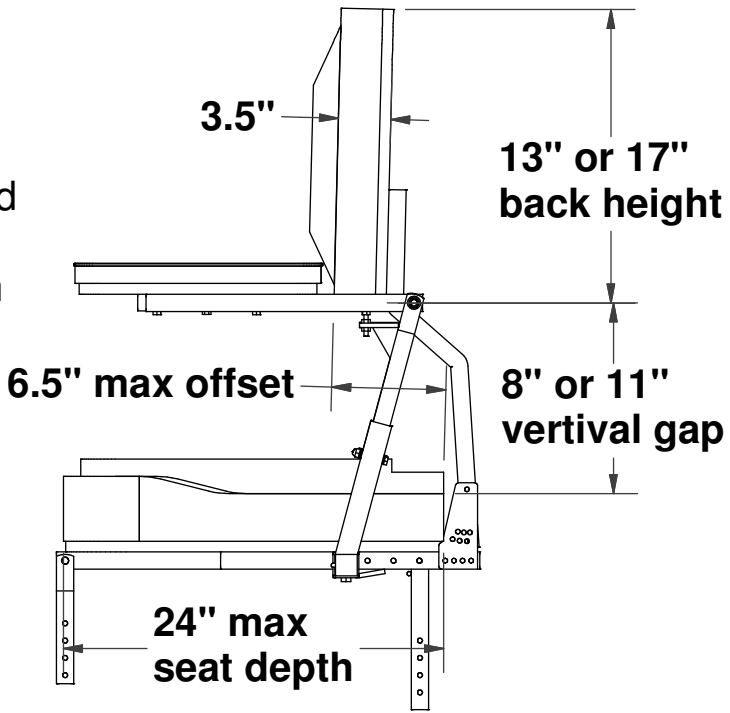

Offset back tubes allow redundant tissue to flow under the back and rest comfortably on an extended seat cushion.

Adjustable back angle

Adjustable fore/aft seat and backrest

Adjustable height / width armrests combined with notched seat boards and narrow backs allow wider seats to get through standard doorways.

A redesigned seat bracket accommodates 24" deep seats without moving the center of gravity too far forward.

3.5"

13" or 17" back height

6.5" max offset

8" or 11" vertical gap

24" max seat depth